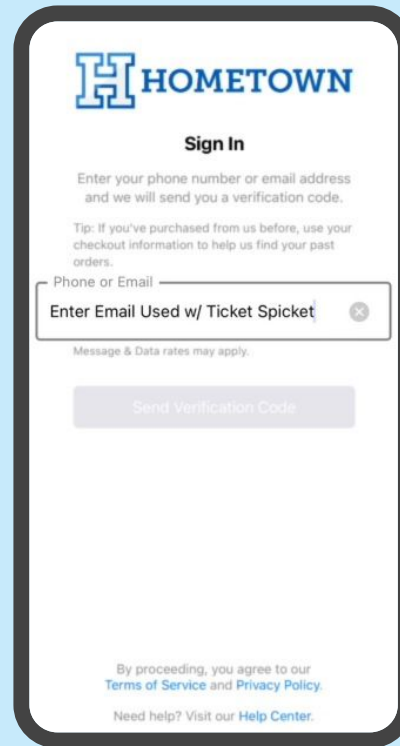

Fan App Registration

How to log in and get started.

1. Enter your email address associated with your Ticket Spicket Account
 - a. Using the same email address as your Ticket Spicket account will allow you access to your current passes and any ticket purchased in advance.
 - b. Once you tap submit, you will receive an email with a verification code to enter on the next screen.
2. Enter the code you received in the email.
3. You will land on the app's home screen once the email has been verified.