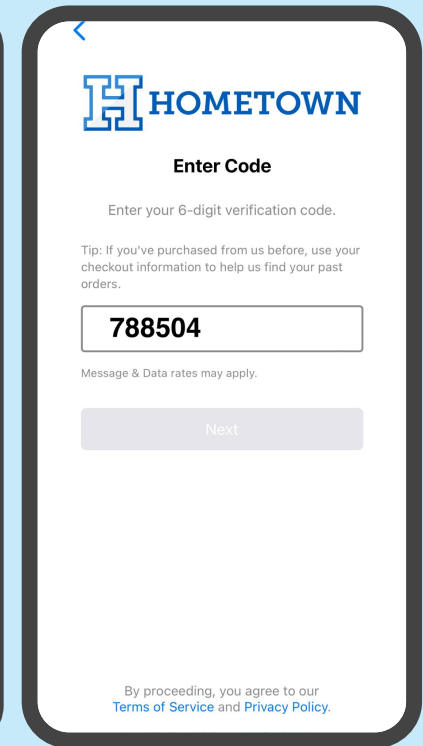

Fan App Registration

How to log in and get started.

1. Enter your email address associated with your Ticket Spicket Account
 - a. Using the same email address as your Ticket Spicket account will allow you access to your current passes and any ticket purchased in advance.
 - b. Once you tap submit, you will receive an email with a verification code to enter on the next screen.
2. Enter the code you received in the email.
3. You will land on the app's home screen once the email has been verified.