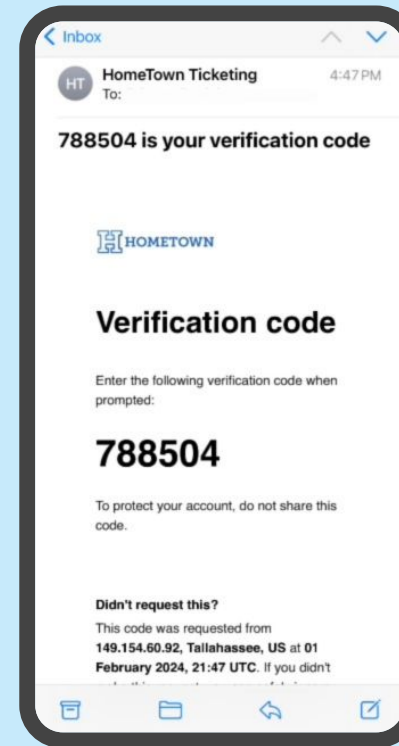

Fan App Registration

How to log in and get started.

1. Enter your email address associated with your Ticket Spicket Account
 - a. Using the same email address as your Ticket Spicket account will allow you access to your current passes and any ticket purchased in advance.
 - b. Once you tap submit, you will receive an email with a verification code to enter on the next screen.
2. Enter the code you received in the email.
3. You will land on the app's home screen once the email has been verified.